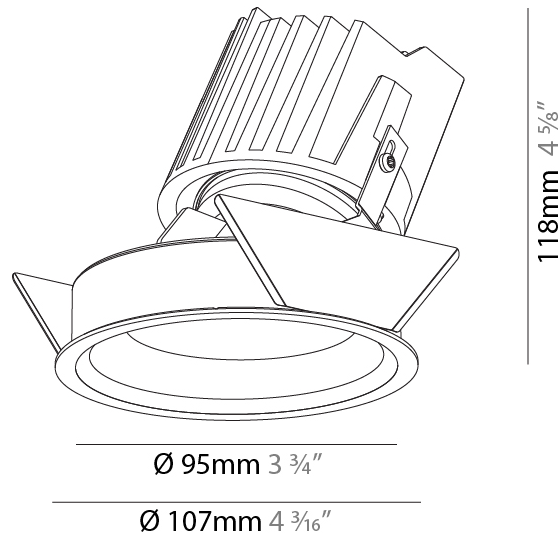

Series: Bioniq
Subseries: Bioniq Round Wallwash
Brand: Prolicht
Division: Architectural
Mounting Type: Recessed
Mounting Location: Ceiling
Subcategory: Wallwash

PHYSICAL

Shape: Round
Diameter (mm): 107
Diameter (in): 4 3/16
Height (mm): 118
Height (in): 4 5/8
Ceiling Thickness (mm): 10 / 12.5 / 15
Ceiling Thickness (in): 3/8 or 1/2 or 9/16
Min. Recessing Depth (mm): 140
Min. Recessing Depth (in): 5 1/2
Light Distribution: Adjustable / Asymmetric
Weight (kg): 0.473
Weight (lbs): 1.04
Fixture Finish: SSR / BKV / CWI / CRY / HAB / UFT / ITA / RUA / FTG / MYG / LOD / PUS / FRO / FUP / KIA / POP / BLS / SPG / MEY / GOH / GUM / CHC / COM / ABZ / JAG / OBR / MOS / ROR
Fixture Material: Aluminum Die Cast
Cut-out Measurements: 98mm / 3 7/8"

ELECTRICAL

Lamp Type: LED (Zhaga Standard)
Input Wattage (W): 16.5
Total Output Wattage (W): 14
Dimming: Tri-Mode (Non-Dimming and Phase Dimming (120Vac only) and 0-10V Dimming)
Driver Included: No
Driver Location: Recessed Housing
Driver Type: Constant Current - Universal
Driver Class: Class 2
Housing: See components
Input Voltage (V): 120 - 277
Constant Current (MA): 500

LED

Number of LEDs: 1
Color Temperature (°K): 2700 / 3000 / 3500 / 4000
Max. Delivered Lumen (lm): 1100 / 1140 / 1196 / 1220
Nominal Lumen (lm): 1386 / 1438 / 1511 / 1542
CRI: >90 CRI
Lamp Life (hrs): 50000

OPTICAL

Reflector: 20 / 40 / 60

RATINGS AND CERTIFICATIONS

Certified By: Certified for North American Standards
IP rating: IP20