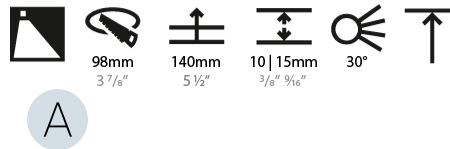

PHYSICAL

Shape: Round
Diameter (mm): 107
Diameter (in): 4 3/16
Height (mm): 118
Height (in): 4 5/8
Ceiling Thickness (mm): 10 / 12.5 / 15
Ceiling Thickness (in): 3/8 or 1/2 or 9/16
Min. Recessing Depth (mm): 140
Min. Recessing Depth (in): 5 1/2
Light Distribution: Adjustable / Asymmetric
Weight (kg): 0.473
Weight (lbs): 1.04
Fixture Finish: SSR / BKV / CWI / CRY / HAB / UFT / ITA / RUA / FTG / MYG / LOD / PUS / FRO / FUP / KIA / POP / BLS / SPG / MEY / GOH / GUM / CHC / COM / ABZ / JAG / OBR / MOS / ROR
Fixture Material: Aluminum Die Cast
Cut-out Measurements: 98mm / 3 7/8"

ELECTRICAL

Lamp Type: LED (Zhaga Standard)
Input Wattage (W): 16.5
Total Output Wattage (W): 14
Dimming: Tri-Mode (Non-Dimming and Phase Dimming (120Vac only) and 0-10V Dimming)
Driver Included: No
Driver Location: Recessed Housing
Driver Type: Constant Current - Universal
Driver Class: Class 2
Housing: See components
Input Voltage (V): 120 - 277
Constant Current (MA): 350

LED

Number of LEDs: 1
Color Temperature (°K): 2700 / 3000 / 3500 / 4000
Max. Delivered Lumen (lm): 1030 / 1070 / 1117 / 1140
Nominal Lumen (lm): 1386 / 1438 / 1511 / 1542
CRI: >90 CRI
Lamp Life (hrs): 50000

OPTICAL

Reflector: 20 / 40 / 60
Adjustability: Fixed

RATINGS AND CERTIFICATIONS

Certified By: Certified for North American Standards
IP rating: IP20